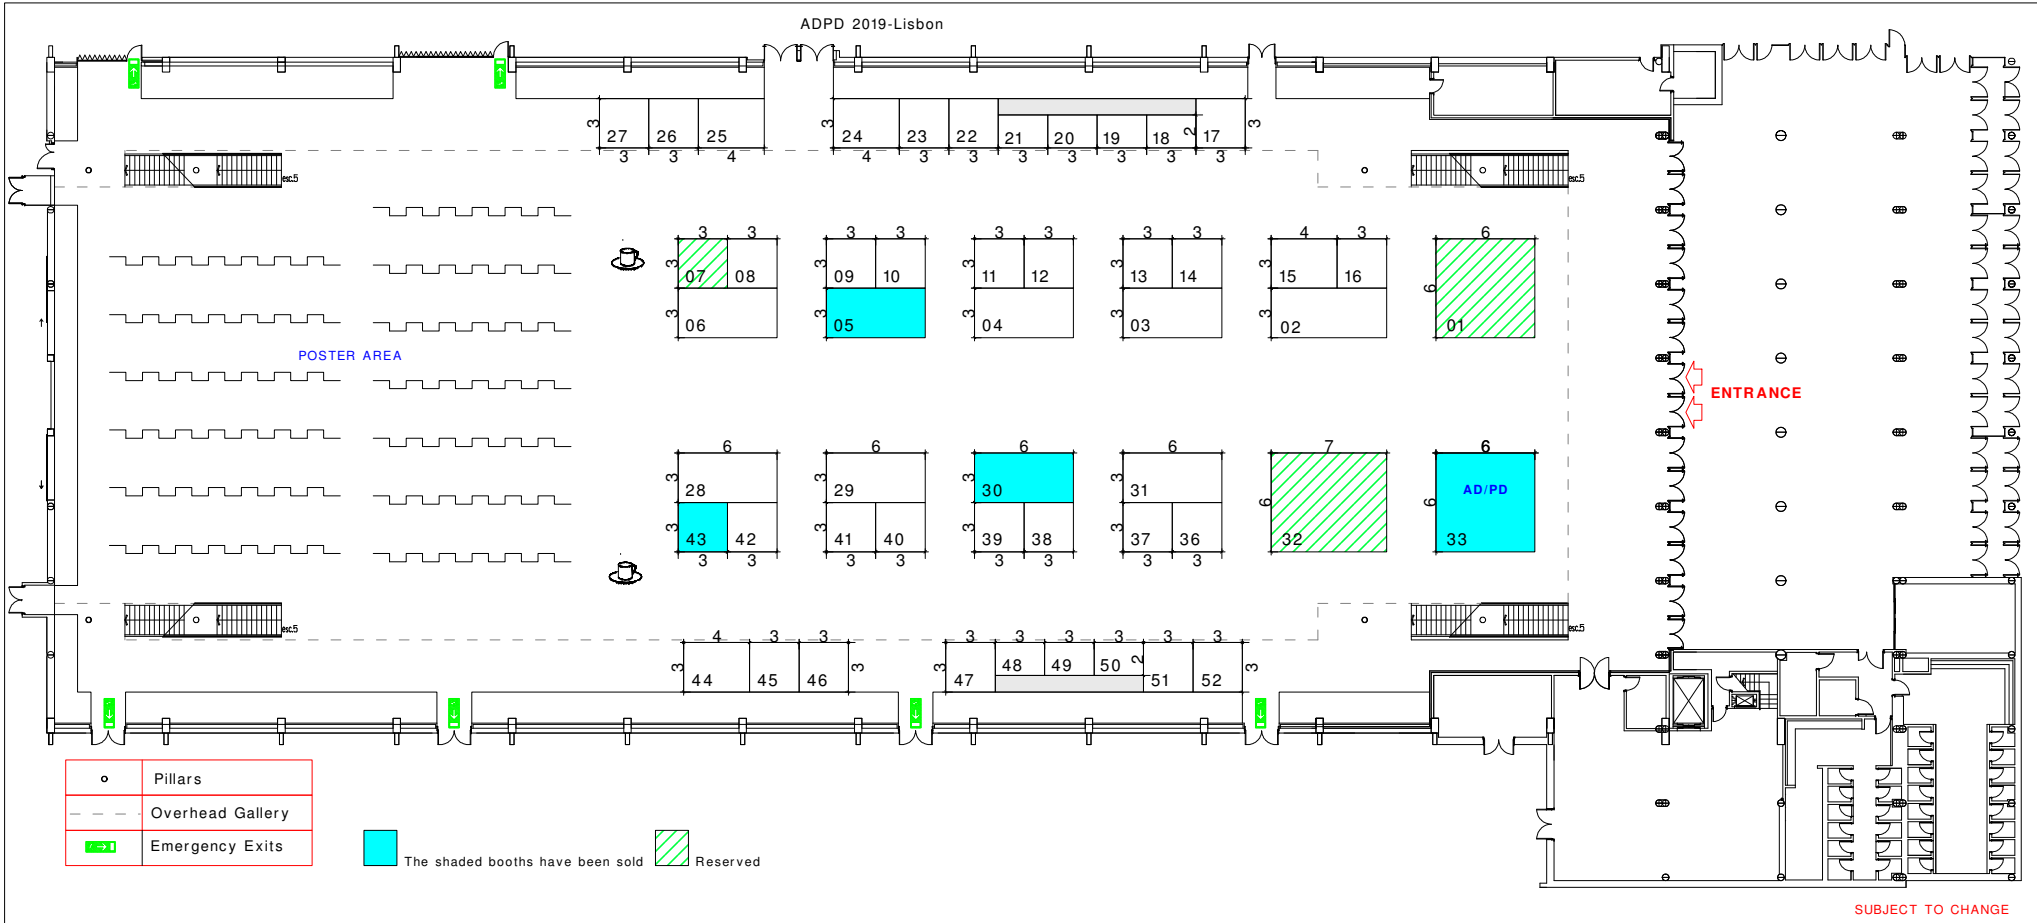

ADPD 2019-Lisbon

○	Pillars
- - -	Overhead Gallery
EXIT	Emergency Exits

The shaded booths have been sold
 Reserved

ENTRANCE

SUBJECT TO CHANGE